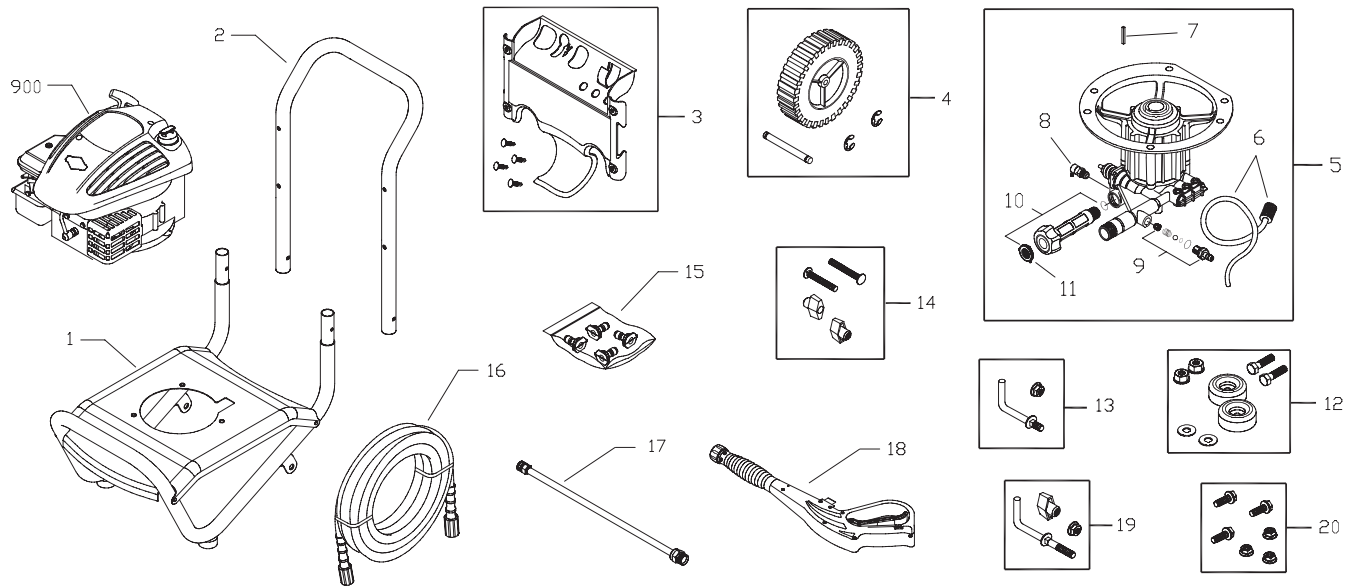

# Exploded Views and Parts List

Item	Part #	Description
1	200382GS	BASE, w/Mounts
2	S195428GS	HANDLE
3	200731GS	Billboard, w/Decals & Clips
	195964GS	Clips, Tree
4	200730GS	KIT, Wheel
	203873GS	Axle
	192050GS	E-Ring
5	200200GS	PUMP, Complete
6	189971GS	Kit, Chemical Hose
7	23139GS	Key
8	194298GS	Valve, Thermal Relief
9	200279GS	Kit, Chemical Injection
10	200278GS	Kit, Water Inlet
11	B2384GS	Filter, Inlet
12	192310GS	KIT, Vibration Mount
13	192309GS	KIT, Hook, Base
14	B2203GS	KIT, Handle Connector
15	200557GS	KIT, Spray Tips
	195983AEGS	Nozzle, QC, Red
	195983RGS	Nozzle, QC, White
	195983XGS	Nozzle, QC, Yellow
	198841GS	Nozzle, Soap

Item	Part #	Description
16	196006GS	HOSE
17	200595GS	EXTENSION
18	199117GS	GUN
19	194264GS	KIT, Hook, Handle
20	192525GS	KIT, Pump Mounting Hardware
900	§	ENGINE